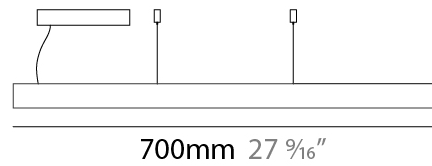

PROJECT
TYPE
SPECIFIER
QUANTITY
DATE

LED40 SUSPENSION

D71004-

base number
Color   Finish
Temperature   Options

1. To build a product code in our configurator select the specify button on the base model # product page
2. To build a manual product code on this datasheet choose from the options listed below in blue font and add the suffix to the base model #

GENERAL

Series: Woodlin
Subseries: LED40
Brand: Tunto
Division: Design
Mounting Type: Suspension
Mounting Location: Ceiling
Subcategory: Profile

PHYSICAL

Shape: Rectangle
Length (mm): 700
Length (in): 27 ⁹/₁₆
Width (mm): 400
Width (in): 15 ³/₄
Height (mm): 40
Height (in): 1 ⁹/₁₆
Max. Overall Height (mm): 2040
Max. Overall Height (in): 80 ⁵/₁₆
Light Distribution: Direct
Diffuser: Opal
Fixture Finish: [WAL / ASH / OAK / BLK / WHI](#)
Fixture Material: Wood

ELECTRICAL

Lamp Type: LED
Input Wattage (W): 23
Total Output Wattage (W): 19
Dimming: Tri-Mode (Non-Dimming and Phase Dimming (120Vac only) and 0-10V Dimming)
Driver Included: Yes
Driver Location: Integrated
Driver Type: Constant Current - Universal
Driver Class: Class 2
Input Voltage (V): 120 - 277
Constant Current (MA): 700

LED

Color Temperature (°K): 3000
Max. Delivered Lumen (lm): 1300
CRI: >93 CRI
Lamp Life (hrs): 50000

OPTICAL

RATINGS AND CERTIFICATIONS

Certified By: Certified for North American Standards
IP rating: IP20

40mm 1 ⁹/₁₆"

Direct